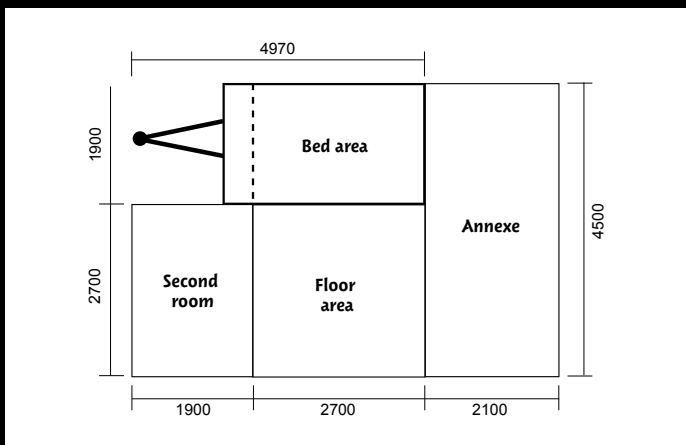

Southern Cross Campers are proud to release the all new King of the Road Camper Trailer. With more than thirty years of camper trailer and canvas manufacturing experience, Southern Cross have created this exciting new and innovative model.

King of the Road camper trailer comes with plenty of storage and all the necessary comforts. This trailer will be sure to please.

The King of the Road is destined to provide numerous enjoyable and memorable camping holidays, whether it be the dream trip around Australia or those summer holidays on the coast—this trailer will not disappoint!